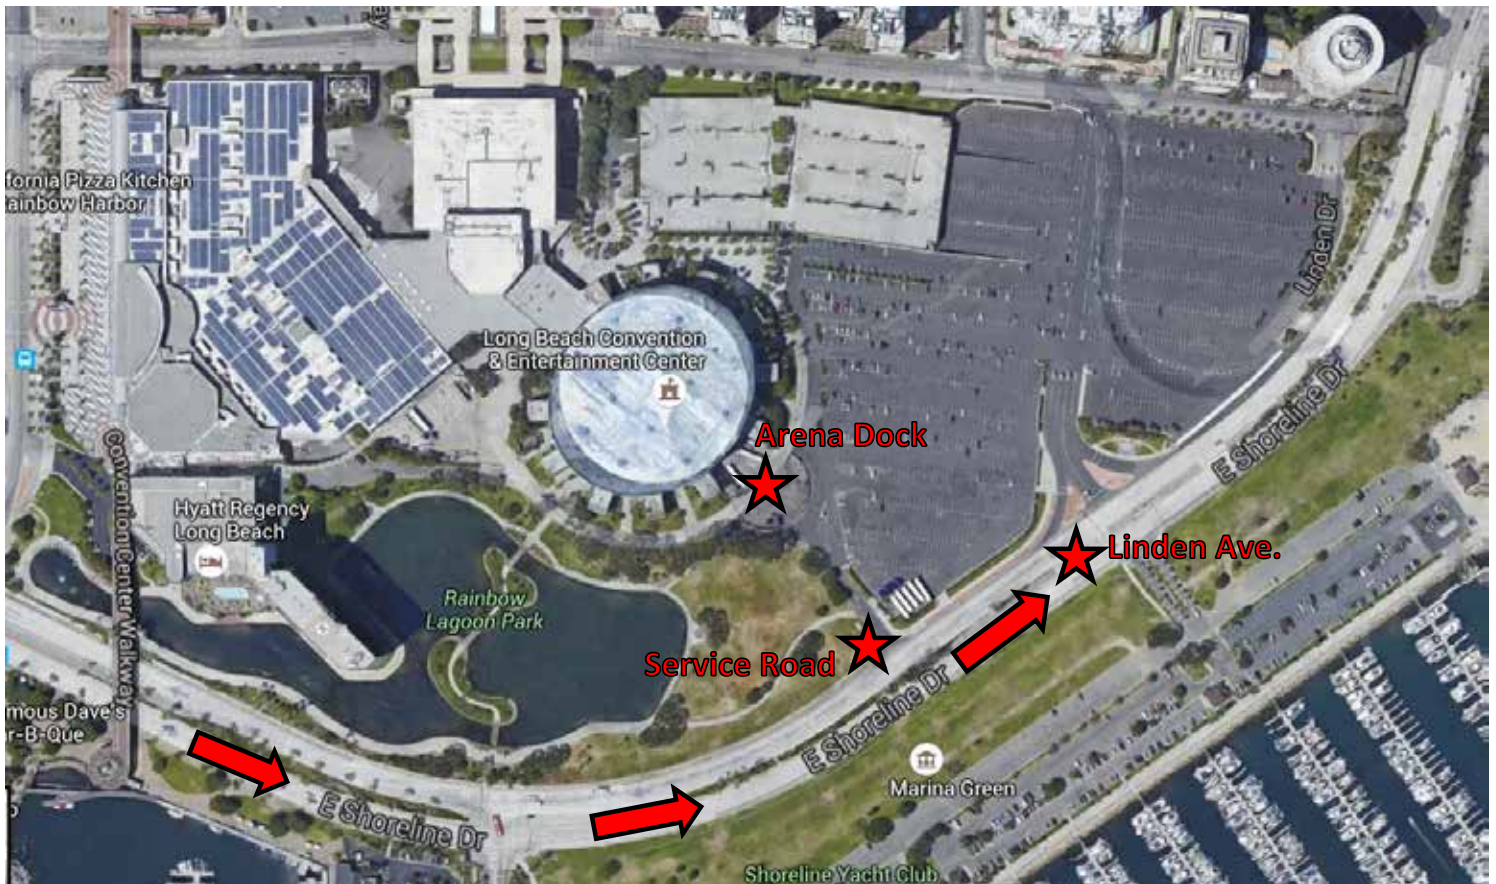

DIRECTIONS TO ARENA/PACIFIC ROOM LOADING DOCK

- From 710 Southbound, remain in center lane until the freeway ends and turns into Shoreline Drive (follow signs towards Aquarium of the Pacific).
- Once on Shoreline Dr., remain passed (4) traffic lights. The 5th traffic light will be Linden Ave, prepare to make a U-turn here.
- Immediately on the right hand side will be the entrance to the "Service Road", as marked. Turn in.
- At the parking booth veer to the right (attendant may require verbal identification: note event name, location & purpose).
- Gate to the Arena Loading Dock will be just past the parking booth on the left side.